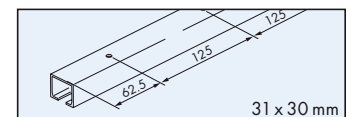

Laufschiene, Alu eloxiert, gelocht

Running track, aluminium anodized, pre-drilled
Rail de roulement, en alu anodisé, perforé

2000 mm	057.3016.201
2500 mm	057.3016.251
6000 mm	057.3016.601